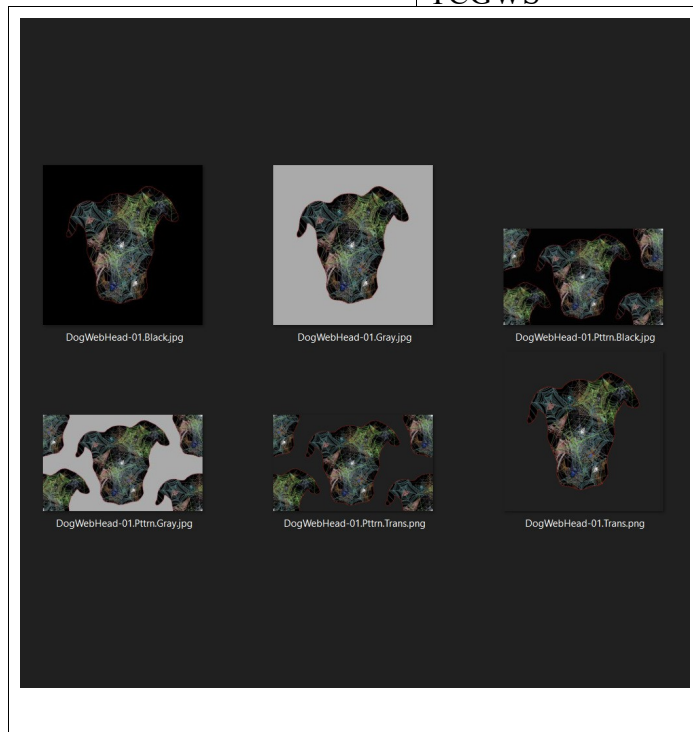

Each group has a set of backgrounds, generally a transparent, black and gray. One or more repeating pattern layouts are available. The full selections of available textures are in-world at the Milda Region location. Set-1 contains the repeating pattern with a single head in the middle and quarters in each corner.

The transparent images are best for materials that you can change the background color independently on. These are used in their full size for RL clothing at RedBubble.com, Society6.com and other sites.

The most current Terms of Sales and Service are at <http://sl.thunderchild.net>

Please do not resale these textures and patterns by themselves. They must be part of a build and not as Full Permissions. (Full Perm). Refer to the Second Life Terms of Service <https://www.lindenlab.com/legal/second-life-terms-and-conditions>

If you have any questions or comments, please contact me at any of the following.

Suggestion Drop Boxes at Milda

<http://maps.secondlife.com/secondlife/Milda/205/161/55>

Facebook page

<https://www.facebook.com/AJLeibengeist/>

IM me or email me

ajleibengeist@thunderchild.net

Thanks Again!

AJ